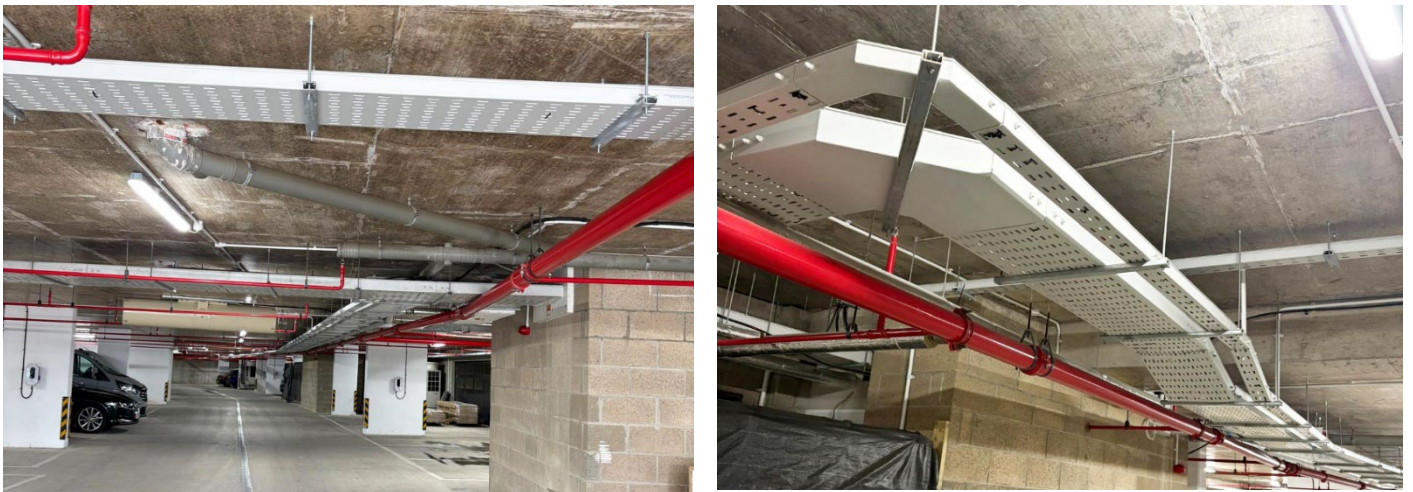

As part of the re-development, a new underground car park was constructed to provide secure parking for residents. Given the coastal location, the environment within the car park is exposed to moisture, salt air and temperature fluctuations — conditions that can accelerate corrosion in traditional metallic containment systems. To address these challenges, Marshall-Tufflex **PVC Cable Tray** was specified for the electrical installation.

The system was installed by **Gough Electrical (Ramsey)** and supplied by **Edmundson Electrical, Douglas**.

Basor PVC Cable Tray was selected due to its inherent corrosion resistance and suitability for harsh environments. Manufactured from non-metallic PVC, the system does not rust or degrade when exposed to moisture or salt, making it ideal for coastal applications such as this.

In addition, the lightweight nature of the product enabled faster installation, helping Gough Electrical deliver the project efficiently within programme constraints.

Tony Kelly of Gough Electrical commented on the project. *“With the car park exposed to the elements and salt air, we needed a system that wouldn’t corrode over time. Marshall-Tufflex offer cable tray in metal, GRP or PVC, so in this case the Basor PVC cable tray was the obvious choice - durable, easy to install and built to last in this type of environment.”*

The installation has provided a robust and future-proof cable management solution for the Bay Queen apartments demonstrating how the right choice of cable tray material can deliver reliable long-term performance in exposed and corrosive conditions.