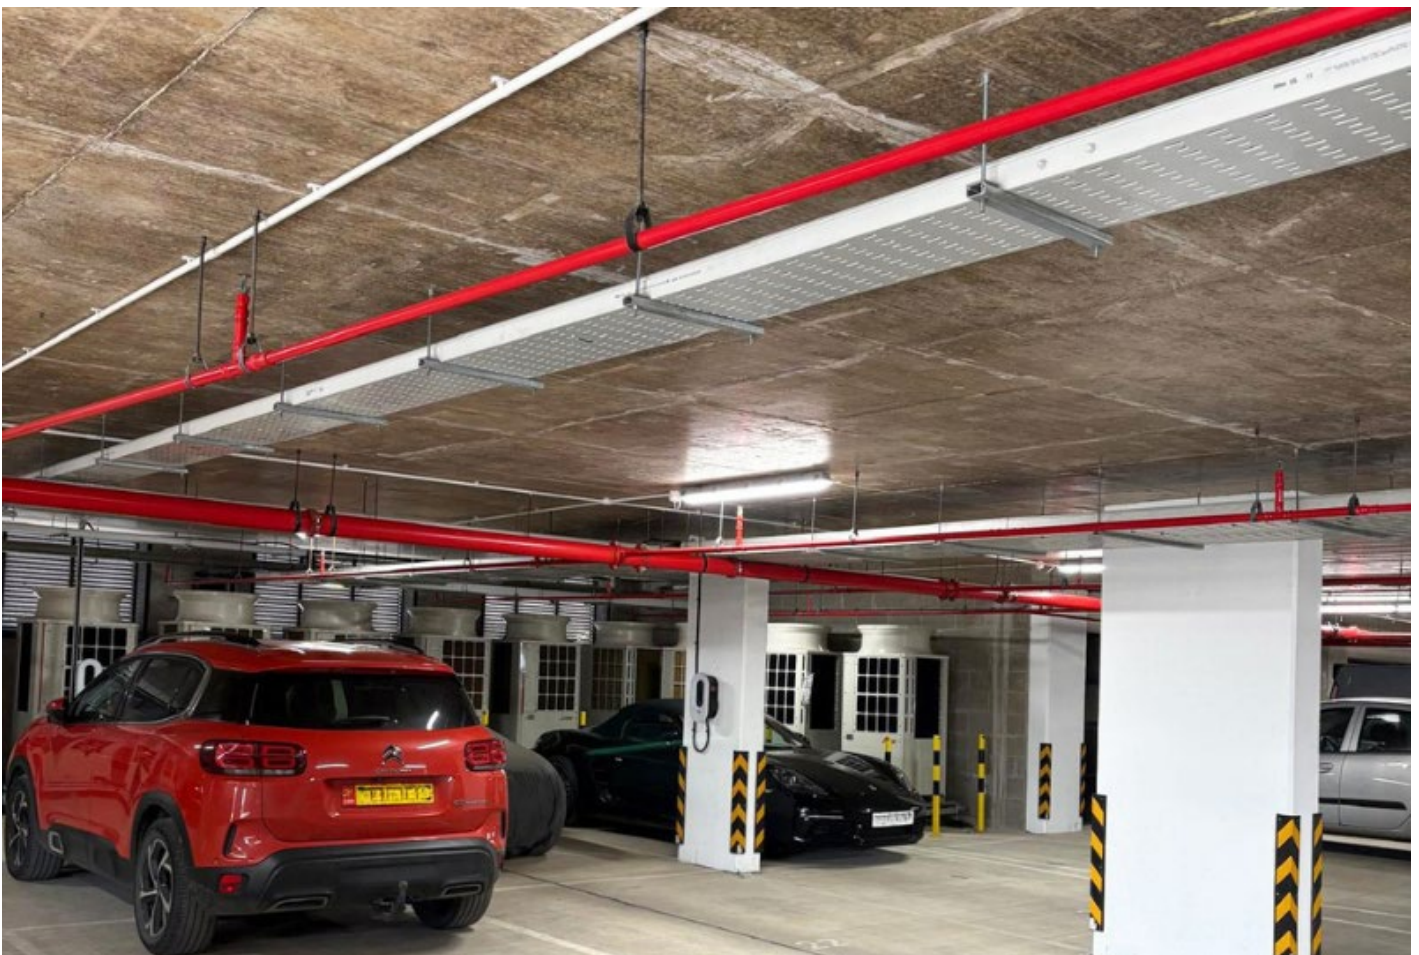

PVC CABLE TRAY INSTALLED INTO ISLE OF MAN RESIDENTIAL CAR PARK PROJECT

The Bay Queen development in Port St Mary is a landmark residential scheme, transforming the site of a historic former hotel into a collection of high-specification luxury apartments overlooking the Irish Sea. Originally a prominent seaside hotel, the site has been redeveloped combining modern living with the character of the original building.

As part of the re-development, a new underground car park was constructed to provide secure parking for residents. Given the coastal location, the environment within the car park is exposed to moisture, salt air and temperature fluctuations — conditions that can accelerate corrosion in traditional metallic containment systems. To address these challenges, Marshall-Tufflex **PVC Cable Tray** was specified for the electrical installation.

The system was installed by **Gough Electrical (Ramsey)** and supplied by **Edmundson Electrical, Douglas**.